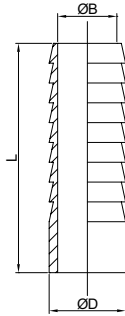

卫生级卡箍接头 SANITARY FERRULE

www.cnkingstone.com www.china-kst.com

焊接式软管接头 Welded Hose Nipple

3A

No.KST-F001

Size	B	D	L
1/2"	9.0	12.7	38.1
3/4"	15.0	19.1	38.1
1"	21.4	25.4	101.6
1 1/4"	27.8	31.8	101.6
1 1/2"	34.0	38.1	101.6
2"	47.0	50.8	101.6
2 1/2"	59.5	63.5	101.6
3"	72.2	76.2	101.6
4"	97.6	101.6	98.4

卡箍式软管接头 Clamped Hose coupling

3A

No.KST-F002

Size	A	B	D	L
1/2"	25.2	9.0	12.7	50.8
3/4"	25.2	15.0	19.1	50.8
1"	50.5	21.4	25.4	114.3
1 1/4"	50.5	27.8	31.8	114.3
1 1/2"	50.5	34.0	38.1	114.3
2"	64.0	47.0	50.8	114.3
2 1/2"	77.5	59.5	63.5	114.3
3"	91.0	72.2	76.2	114.3
4"	119.0	97.6	101.6	114.3

由任式软管接头 Union-type Hose coupling

3A

No.KST-F003

Size	B	D	Tr	L
1"	21.4	25.4	38.02×1/8TACME	119.9
1 1/2"	34.0	38.1	51.54×1/8TACME	119.9
2"	47.0	50.8	62.05×1/8TACME	120.7
2 1/2"	59.5	63.5	78.56×1/8TACME	123.9
3"	72.2	76.2	92.08×1/8TACME	124.7
4"	97.6	101.6	120.14×1/6TACME	124.7