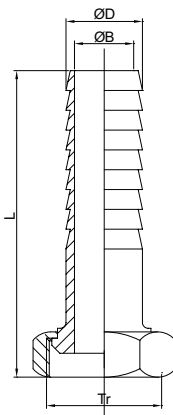

卫生级卡箍接头 SANITARY FERRULE

www.cnkingstone.com www.china-kst.com

焊接式软管接头 Welded Hose Nipple

3A

No.KST-F001

Size	B	D	L
1/2"	9.0	12.7	38.1
3/4"	15.0	19.1	38.1
1"	21.4	25.4	101.6
1 1/4"	27.8	31.8	101.6
1 1/2"	34.0	38.1	101.6
2"	47.0	50.8	101.6
2 1/2"	59.5	63.5	101.6
3"	72.2	76.2	101.6
4"	97.6	101.6	98.4

卡箍式软管接头 Clamped Hose coupling

3A

No.KST-F002

Size	A	B	D	L
1/2"	25.2	9.0	12.7	50.8
3/4"	25.2	15.0	19.1	50.8
1"	50.5	21.4	25.4	114.3
1 1/4"	50.5	27.8	31.8	114.3
1 1/2"	50.5	34.0	38.1	114.3
2"	64.0	47.0	50.8	114.3
2 1/2"	77.5	59.5	63.5	114.3
3"	91.0	72.2	76.2	114.3
4"	119.0	97.6	101.6	114.3

由任式软管接头 Union-type Hose coupling

3A

No.KST-F003

Size	B	D	Tr	L
1"	21.4	25.4	38.02×1/8TACME	119.9
1 1/2"	34.0	38.1	51.54×1/8TACME	119.9
2"	47.0	50.8	62.05×1/8TACME	120.7
2 1/2"	59.5	63.5	78.56×1/8TACME	123.9
3"	72.2	76.2	92.08×1/8TACME	124.7
4"	97.6	101.6	120.14×1/6TACME	124.7