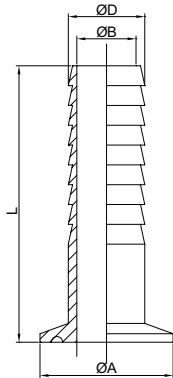

卫生级卡箍接头 SANITARY FERRULE

www.cnkingstone.com www.china-kst.com

焊接式软管接头 Welded Hose Nipple

3A

No.KST-F001

Size	B	D	L
1/2"	9.0	12.7	38.1
3/4"	15.0	19.1	38.1
1"	21.4	25.4	101.6
1 1/4"	27.8	31.8	101.6
1 1/2"	34.0	38.1	101.6
2"	47.0	50.8	101.6
2 1/2"	59.5	63.5	101.6
3"	72.2	76.2	101.6
4"	97.6	101.6	98.4

卡箍式软管接头 Clamped Hose coupling

3A

No.KST-F002

Size	A	B	D	L
1/2"	25.2	9.0	12.7	50.8
3/4"	25.2	15.0	19.1	50.8
1"	50.5	21.4	25.4	114.3
1 1/4"	50.5	27.8	31.8	114.3
1 1/2"	50.5	34.0	38.1	114.3
2"	64.0	47.0	50.8	114.3
2 1/2"	77.5	59.5	63.5	114.3
3"	91.0	72.2	76.2	114.3
4"	119.0	97.6	101.6	114.3

由任式软管接头 Union-type Hose coupling

3A

No.KST-F003

Size	B	D	Tr	L
1"	21.4	25.4	38.02×1/8TACME	119.9
1 1/2"	34.0	38.1	51.54×1/8TACME	119.9
2"	47.0	50.8	62.05×1/8TACME	120.7
2 1/2"	59.5	63.5	78.56×1/8TACME	123.9
3"	72.2	76.2	92.08×1/8TACME	124.7
4"	97.6	101.6	120.14×1/6TACME	124.7